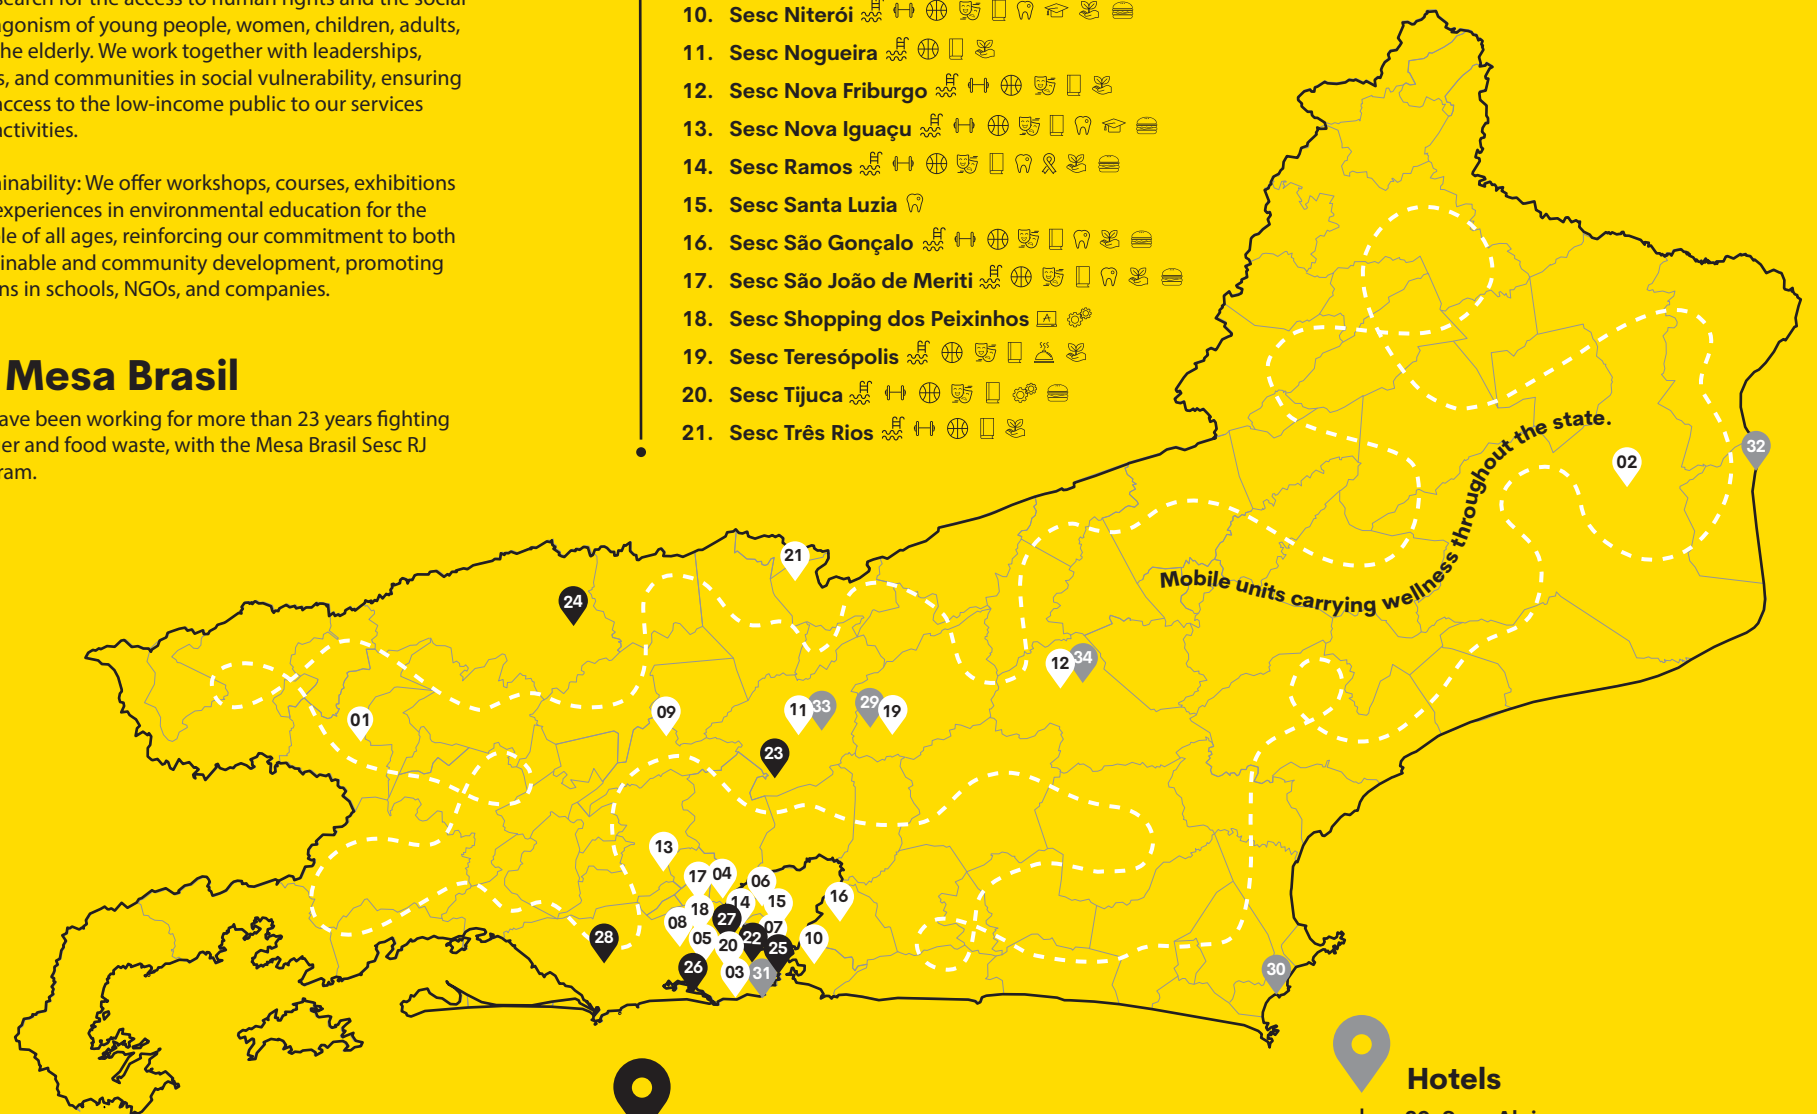

Mesa Brasil

We have been working for more than 23 years fighting hunger and food waste, with the Mesa Brasil Sesc RJ program.

Health care

We provide dental care, women's health exams and health education activities throughout the state through our Mobile Units. When it comes to nutrition, taste and health are always on the menu of our 2 restaurants, 3 bistros and 9 snack bars located in our Sesc units.

Education

Besides Early Childhood Education schools, we also offer several courses, such as languages (English/Spanish), preparatory course for entrance exams, workshops and many activities in the field of art, science, and technology, as well as second shift school activities.

Units

1. Sesc Barra Mansa
2. Sesc Campos
3. Sesc Copacabana
4. Sesc Duque de Caxias
5. Sesc Engenho de Dentro (em obras)
6. Sesc Fazendinha
7. Sesc Ginástico (em obras)
8. Sesc Madureira
9. Sesc Miguel Pereira
10. Sesc Niterói
11. Sesc Nogueira
12. Sesc Nova Friburgo
13. Sesc Nova Iguaçu
14. Sesc Ramos
15. Sesc Santa Luzia
16. Sesc São Gonçalo
17. Sesc São João de Meriti
18. Sesc Shopping dos Peixinhos
19. Sesc Teresópolis
20. Sesc Tijuca
21. Sesc Três Rios

- Swimming pool
- Gym
- Field, court and/ or gym
- Theatre centers
- Library
- Sesc+ Health with dental clinic program
- Sesc+ Clinical health with mammography program
- Kindergarten schools
- Bistro
- Sesc and Senac Classrooms
- Maker space
- Green space
- Snack bar

Cultural Spaces

22. Arte Sesc
23. Centro Cultural Sesc Quitandinha
24. Teatro Sesc Rosinha de Valença
25. Bistrô Sesc Convento do Carmo

Restaurants

26. Sesc Restaurante BarraShopping
27. Sesc Restaurante NorteShopping
28. Sesc Restaurante Campo Grande

Hotels

29. Sesc Alpina
30. Sesc Cabo Frio
31. Sesc Copacabana
32. Sesc Grussaí
33. Sesc Nogueira
34. Sesc Nova Friburgo

Mobile Units

- BiblioSesc (4 units)
- OdontoSesc (6 units)
- Sesc Saúde Mulher (2 units)

Sesc: The greatest social welfare program in Brazil.